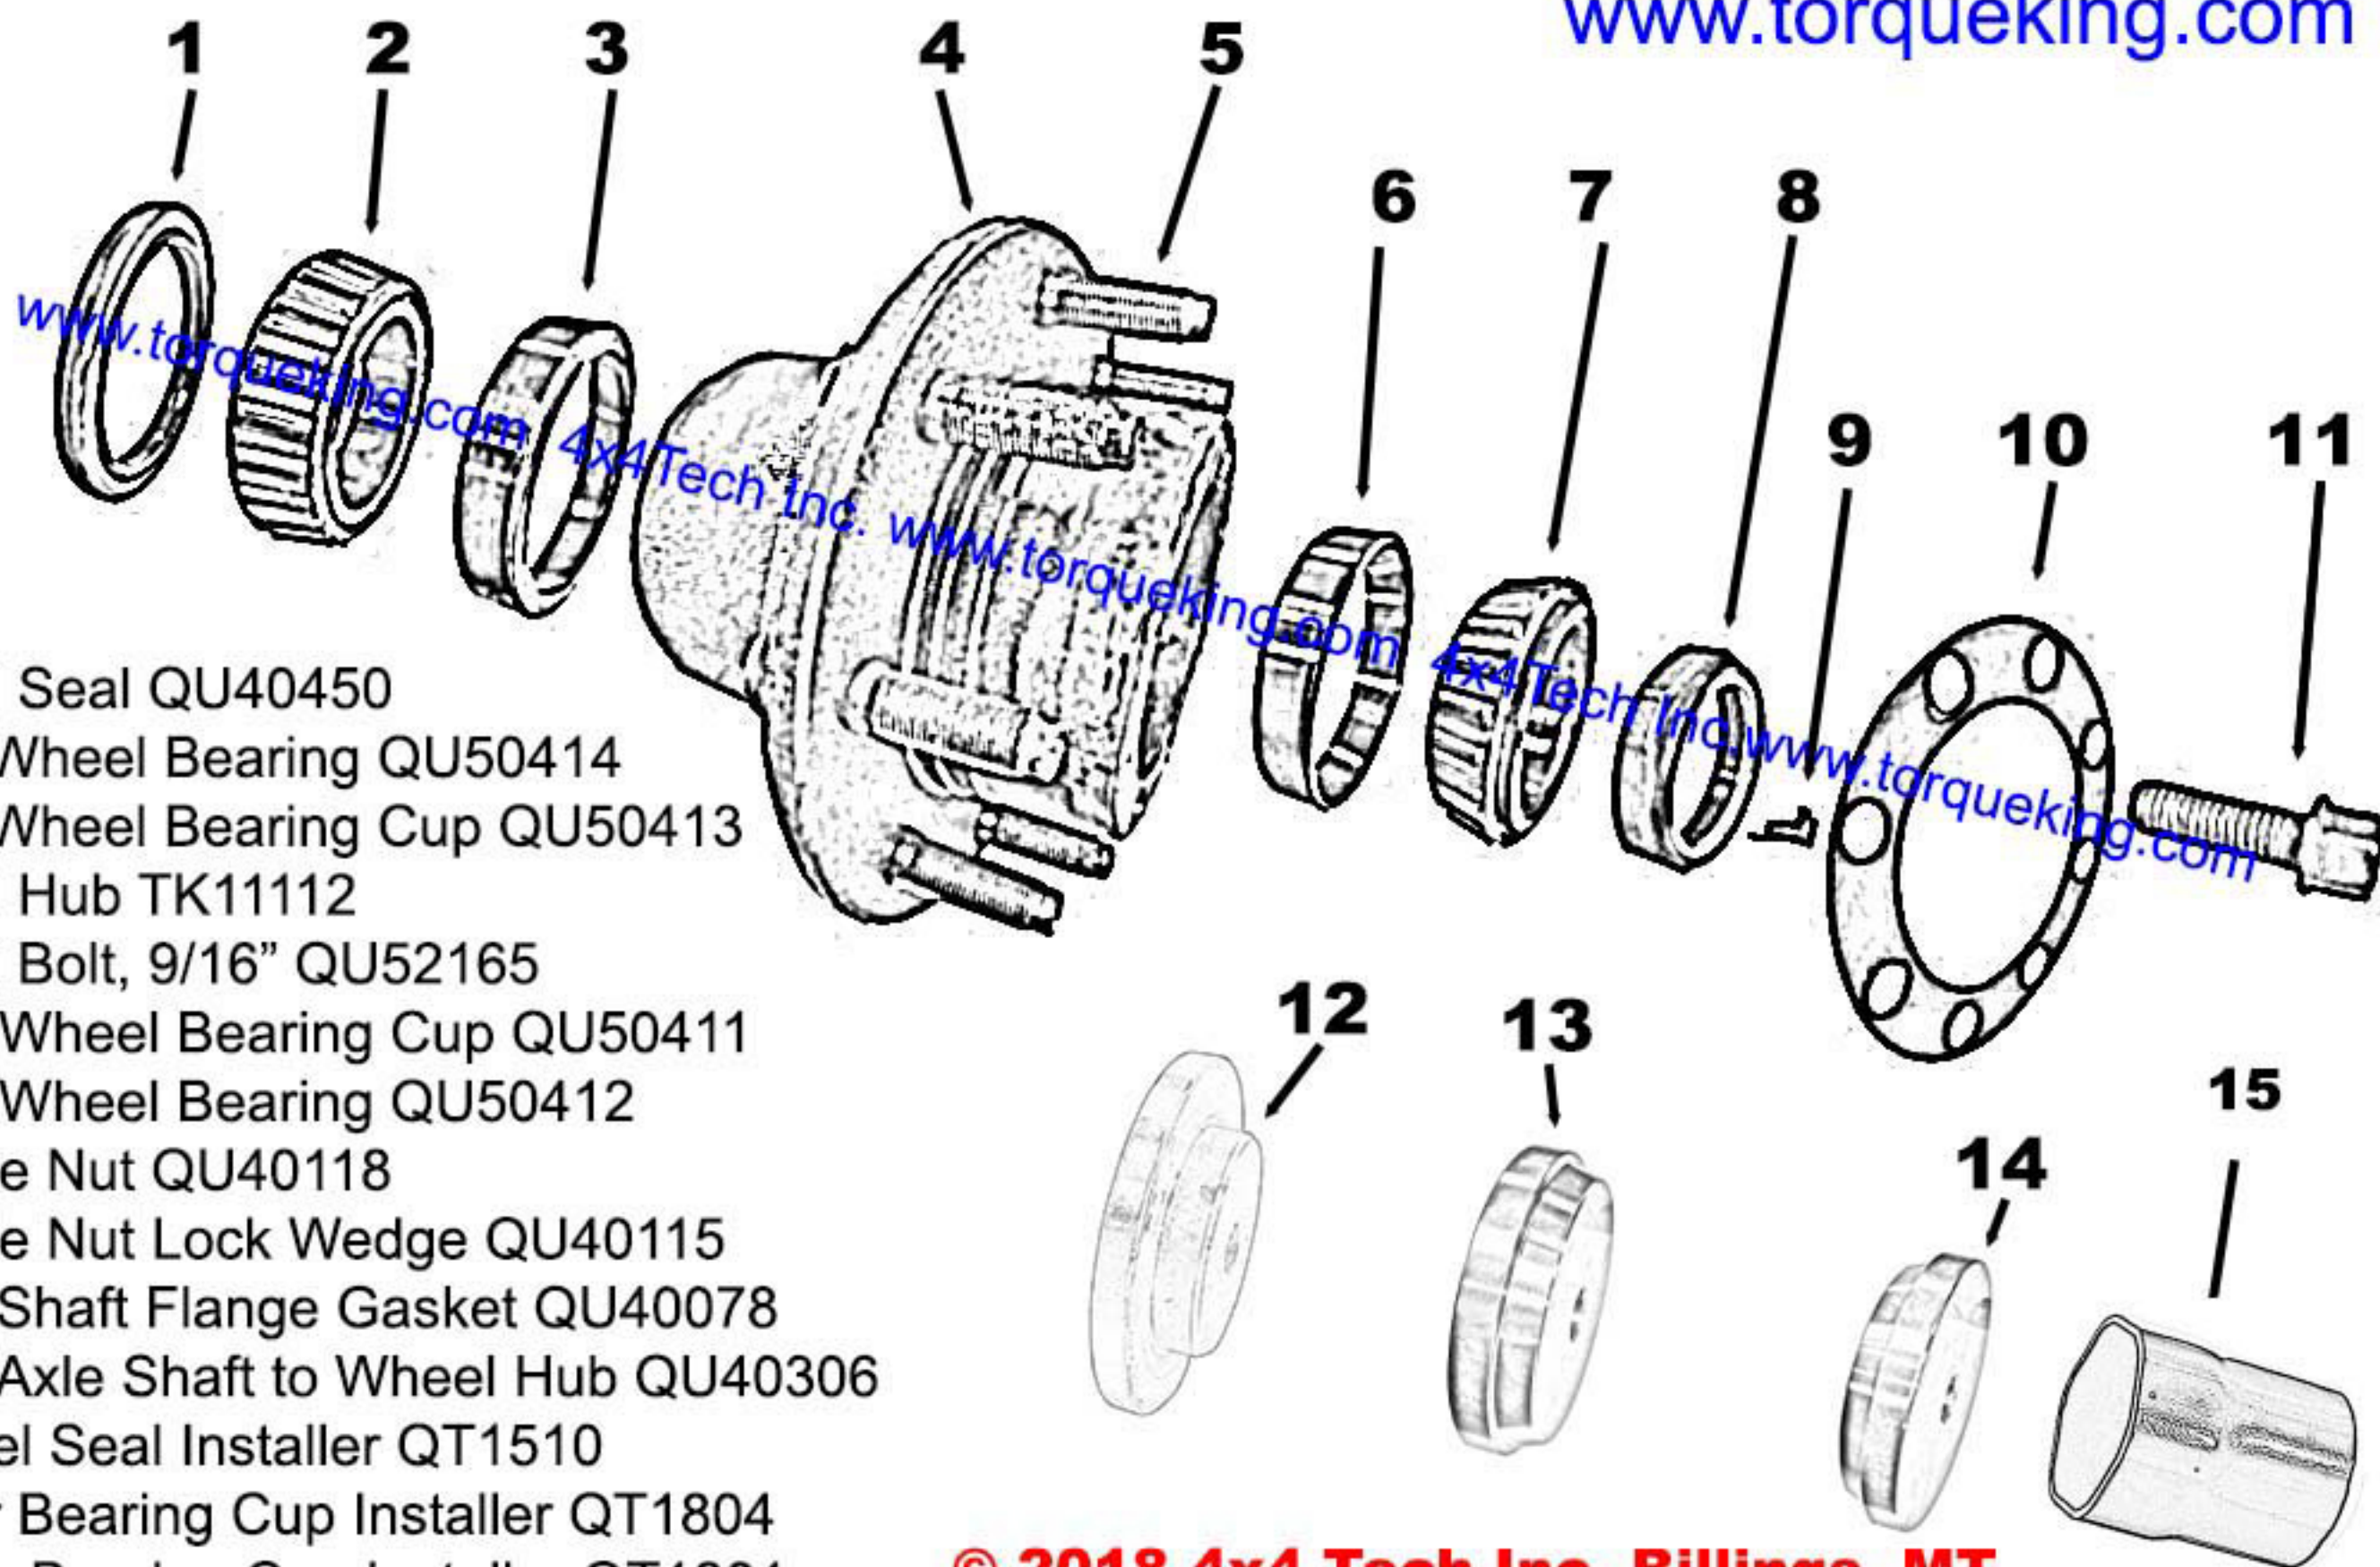

# 2000-2002 Dodge Ram 2500, Ram 3500 Truck

## Single Rear Wheel Hub Parts and Tools

with EITHER 12.125" x 3.5" Rear Drum Brake OR Rear Disc Brake

[www.torqueking.com](http://www.torqueking.com)

- 1) Wheel Seal QU40450
- 2) Inner Wheel Bearing QU50414
- 3) Inner Wheel Bearing Cup QU50413
- 4) Wheel Hub TK11112
- 5) Wheel Bolt, 9/16" QU52165
- 6) Outer Wheel Bearing Cup QU50411
- 7) Outer Wheel Bearing QU50412
- 8) Spindle Nut QU40118
- 9) Spindle Nut Lock Wedge QU40115
- 10) Axle Shaft Flange Gasket QU40078
- 11) Bolt, Axle Shaft to Wheel Hub QU40306
- 12) Wheel Seal Installer QT1510
- 13) Inner Bearing Cup Installer QT1804
- 14) Outer Bearing Cup Installer QT1801
- 15) Rounded Hex Spindle Nut Socket QT1009 or QT1009i